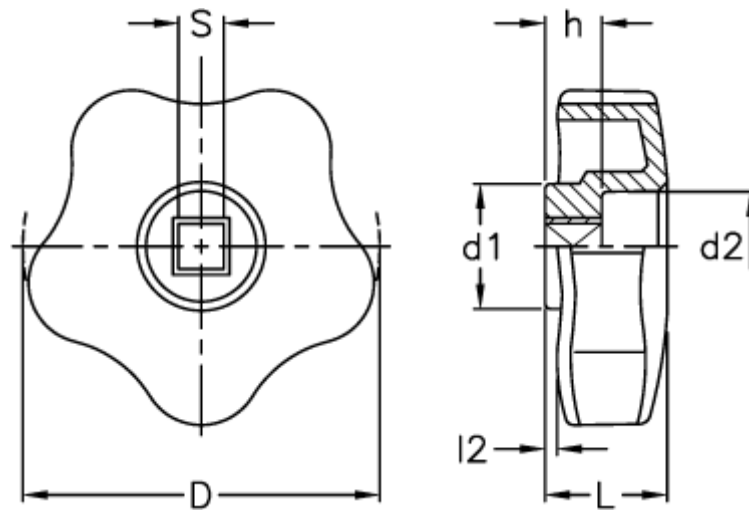

Article number: 2302169001

Description: E+G Lobe knob  
VCRT.40 N-6x6

## Measures

d	= 40
d1	= 17.0
d3	= 12.5
h	= 10
L	= 17.0
l2	= 1.0
S H9	= 6x6